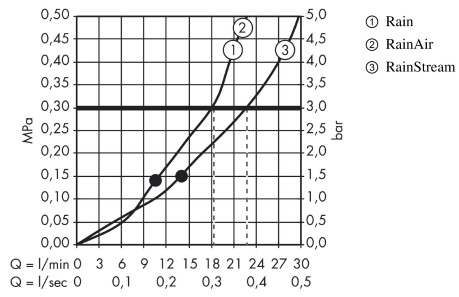

Raindance Select E

Overhead shower 300 3jet with shower arm

Surfaces: **White/Chrome** Article Number: **26468400**

Description

product features

- shower head size: 300 x 190 mm
- shower arm length: 390 mm
- spray type: RainAir, Rain, RainStream
- maximum flow rate at 0.3 MPa: 22 l/min
- flow rate Rain spray (at 0.3 MPa): 18 l/min
- flow rate RainAir spray (at 0.3 MPa): 18 l/min
- flow rate RainStream spray (at 0.3 MPa): 22 l/min
- spray type alternation between Rain and RainAir: Select button on overhead shower
- spray type RainStream: Select Button on installation for 3 functions thermostat
- spray disc surface in two variants: chrome or white
- material spray disc: metal
- spray disc removable for cleaning
- installation: wall-mounted - for installation on iBox

Technology

Product image

Scale drawing

Raindance Select E

Overhead shower 300 3jet with shower arm

Surfaces: **White/Chrome** Article Number: **26468400**

Flowchart

The consumption was measured in combination with the appropriate fittings (thermostat/mixer/in-wall valve) to reflect actual application in practice.