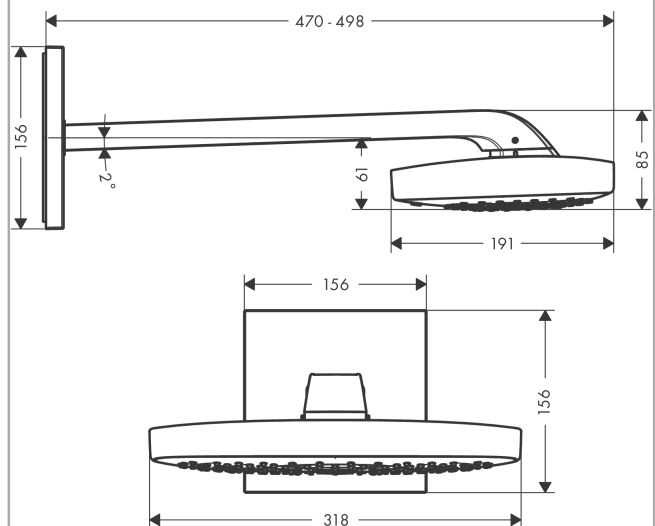

Raindance Select E

Overhead shower 300 3jet with shower arm

Surfaces: **White/Chrome** Article Number: **26468400**

Description

product features

- shower head size: 300 x 190 mm
- shower arm length: 390 mm
- spray type: RainAir, Rain, RainStream
- maximum flow rate at 0.3 MPa: 22 l/min
- flow rate Rain spray (at 0.3 MPa): 18 l/min
- flow rate RainAir spray (at 0.3 MPa): 18 l/min
- flow rate RainStream spray (at 0.3 MPa): 22 l/min
- spray type alternation between Rain and RainAir: Select button on overhead shower
- spray type RainStream: Select Button on installation for 3 functions thermostat
- spray disc surface in two variants: chrome or white
- material spray disc: metal
- spray disc removable for cleaning
- installation: wall-mounted - for installation on iBox

Technology

Product image

Scale drawing

Raindance Select E

Overhead shower 300 3jet with shower arm

Surfaces: **White/Chrome** Article Number: **26468400**

Flowchart

The consumption was measured in combination with the appropriate fittings (thermostat/mixer/in-wall valve) to reflect actual application in practice.